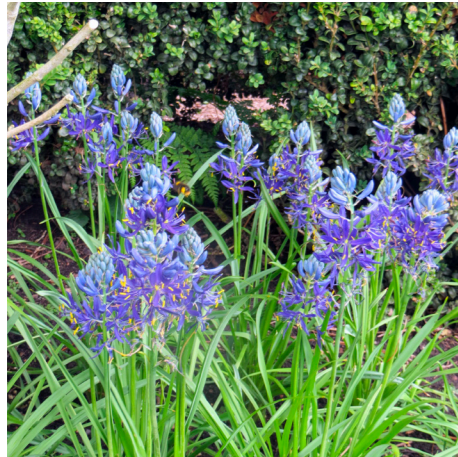

Royal Tribute Garden - Planting - Smaller Plants 2

Dave Green Gardens

WWW.DAVEGREEN.CO.UK

Camassia quamash